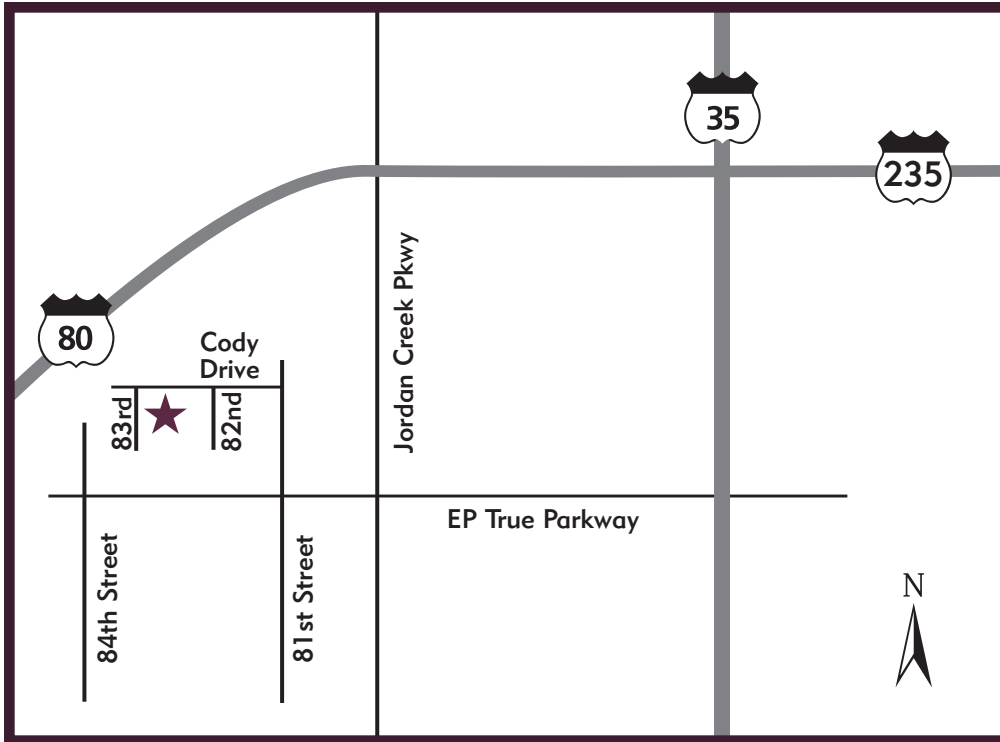

Sienna Ridge

**Sienna Ridge
Ranch Homes**
8284 Cody Drive
West Des Moines, IA
515-440-0305

**Sienna Ridge
Garden Homes**
8284 Cody Drive
West Des Moines, IA
515-440-0305

Open Daily
Monday-Friday 1-6pm
Saturday/Sunday 1-5pm

GARDEN HOMES

I 80/235, take the Jordan Creek Pkwy exit, south to EP True Pkwy, west to 81st Street, north to Cody Drive, west to 82nd Street, south to sales center.

CRAFTSMEN

I 80/235, take the Jordan Creek Pkwy exit, south to EP True Pkwy, west to 81st Street, north to Cody Drive, west to 82nd Street, south to sales center.