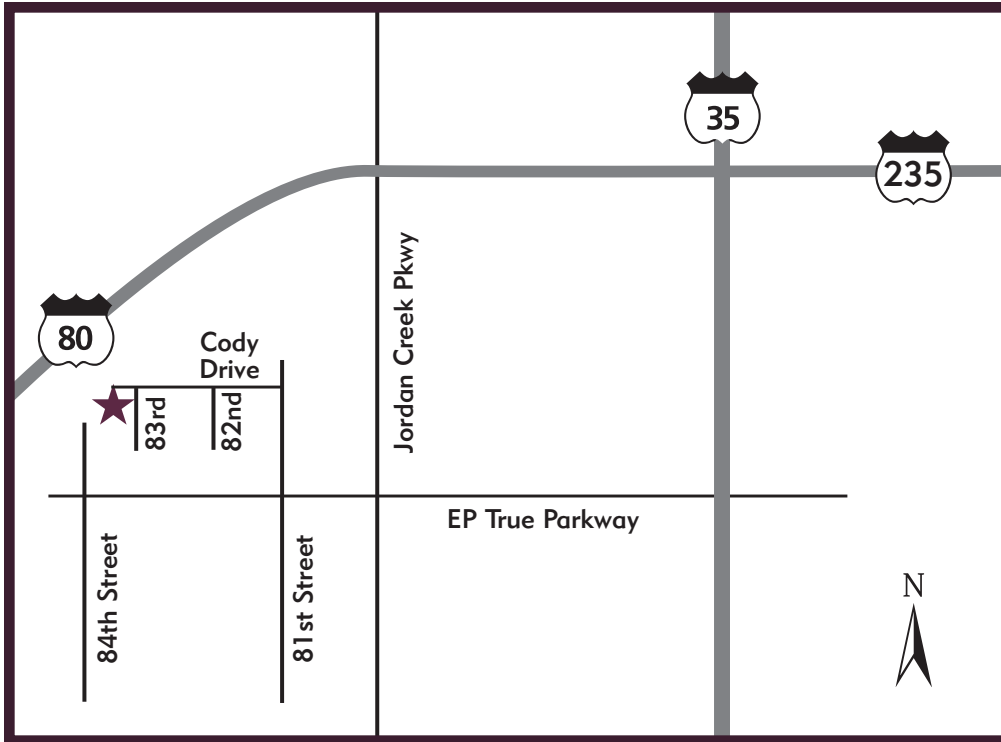

Sienna Ridge

Sienna Ridge

Garden Homes
8362 Cody Drive
West Des Moines, IA
515-440-0305

Open Daily
Monday-Friday 1-6pm
Saturday/Sunday 1-5pm

GARDEN HOMES

I 80/235, take the Jordan Creek Pkwy exit, south to EP True Pkwy, west to 81st Street, north to Cody Drive, west to sales center.