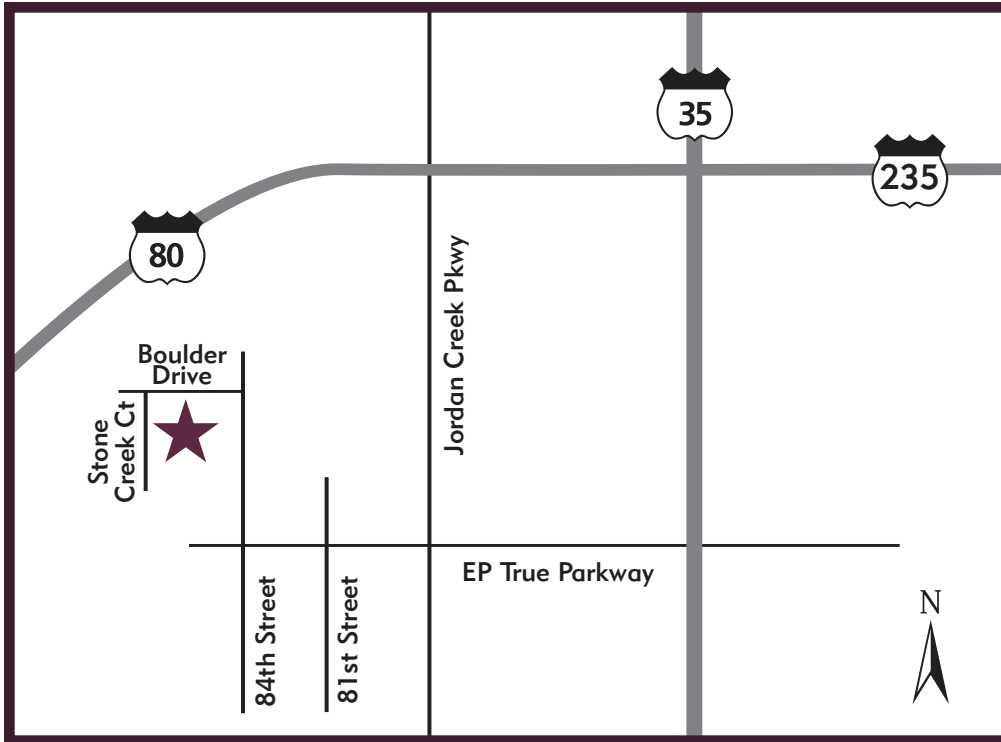

Stone Creek

Stone Creek Villa Homes

558 Stone Creek Drive
West Des Moines,
IA 50266

515-225-6801

Open Daily
Monday-Friday 1-6pm
Saturday/Sunday 1-5pm

VILLA HOMES

I 80/235 to Jordan Creek Parkway, south to EP True Parkway, west to 84th Street, north to Boulder Drive, west to Stone Creek Court, south to model homes.