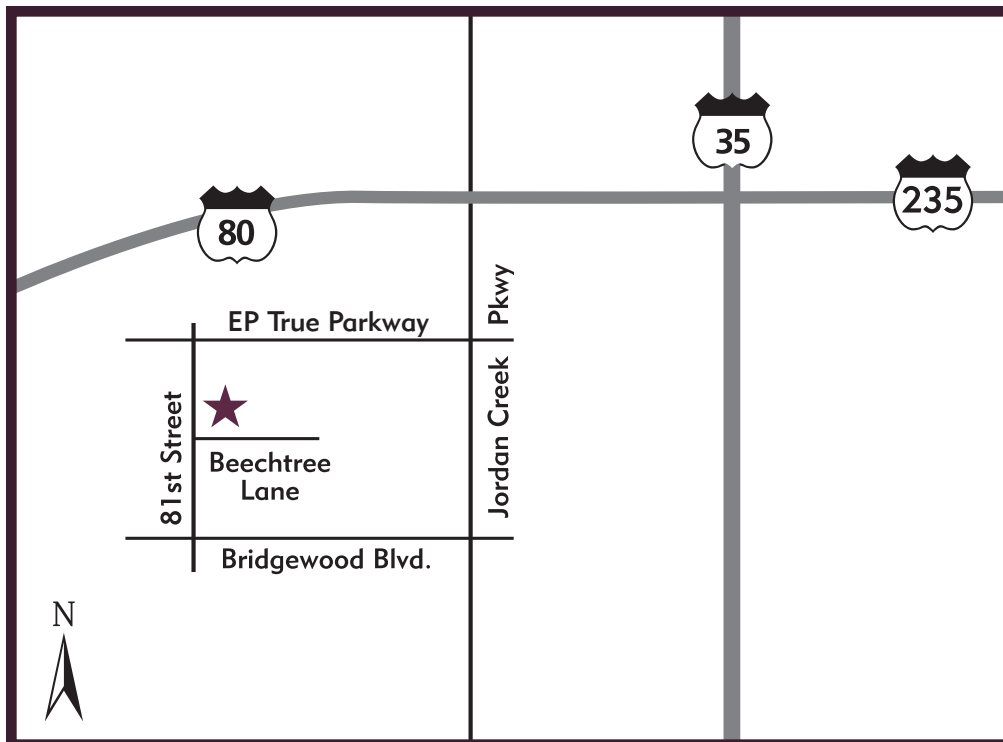

Bridgewood North

Bridgewood North

Single Family Homes Open By Appointment

Michelle Greene 515-971-6965
Ashley Okland 515- 867-1922

Easton/Legacy Townhomes Open By Appointment

Erin Herron 515-778-1331
Jennifer Thorn 515- 975-7774

Open Daily
Monday-Friday 1-6pm
Saturday/Sunday 1-5pm