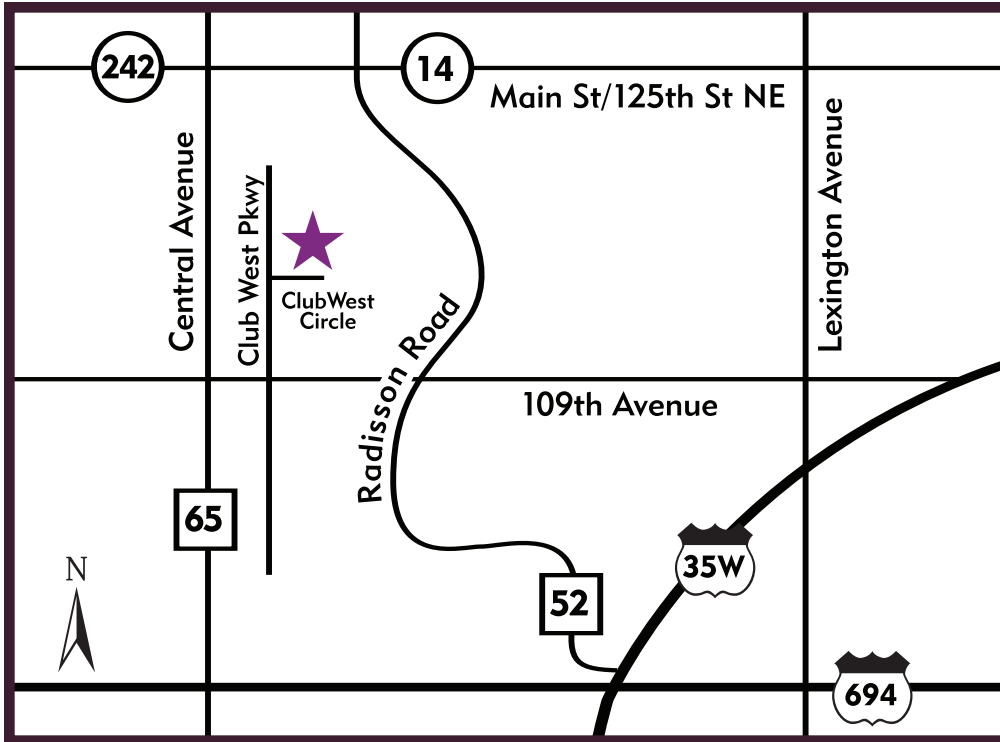

Club West

Club West
Blaine, MN 55449

Coach Homes
11148 Club West Cir. #D
763-230-7888

Models Open Daily
Mon-Thur 12-6pm
Fri-Sun 12-5pm

COACH HOMES

I-35W to Radisson Road (exit 32), north to 109th Avenue, west to Club West Parkway, right to Club West Circle, right to model home.

Or Highway 65 (Central Avenue) north to 109th Avenue, east to Club West Parkway, left to Club West Circle, right to model home.

Your
Builder for Life

www.ROTTLUND HOMES.com