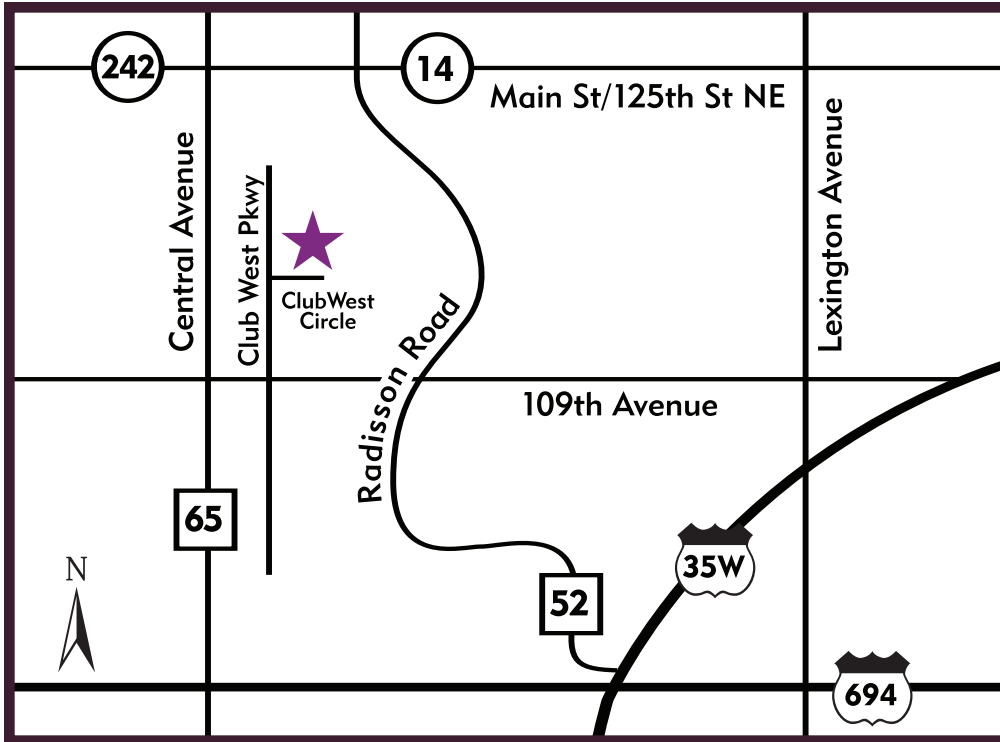

Club West

Club West
Blaine, MN 55449

Coach Homes
11103 Club West Cir. #A
763-230-7888

Models Open Daily
Mon-Thur 12-6pm
Fri-Sun 12-5pm

COACH HOMES

I-35W to Radisson Road (exit 32), north to 109th Avenue, west to Club West Parkway, right to Club West Circle, right to model home.

Or Highway 65 (Central Avenue) north to 109th Avenue, east to Club West Parkway, left to Club West Circle, right to model home.

Your
Builder for Life

www.ROTTLUND HOMES.com

Availability, prices, floor plans and included features are subject to change without notice. The artist rendering is an illustration only, it is approximate and subject to change. Please see Community Representative for details. Copyright infringement could result in legal prosecution under federal copyright law. ©2008 The Rottlund Co., Inc. MN Lic. #1335