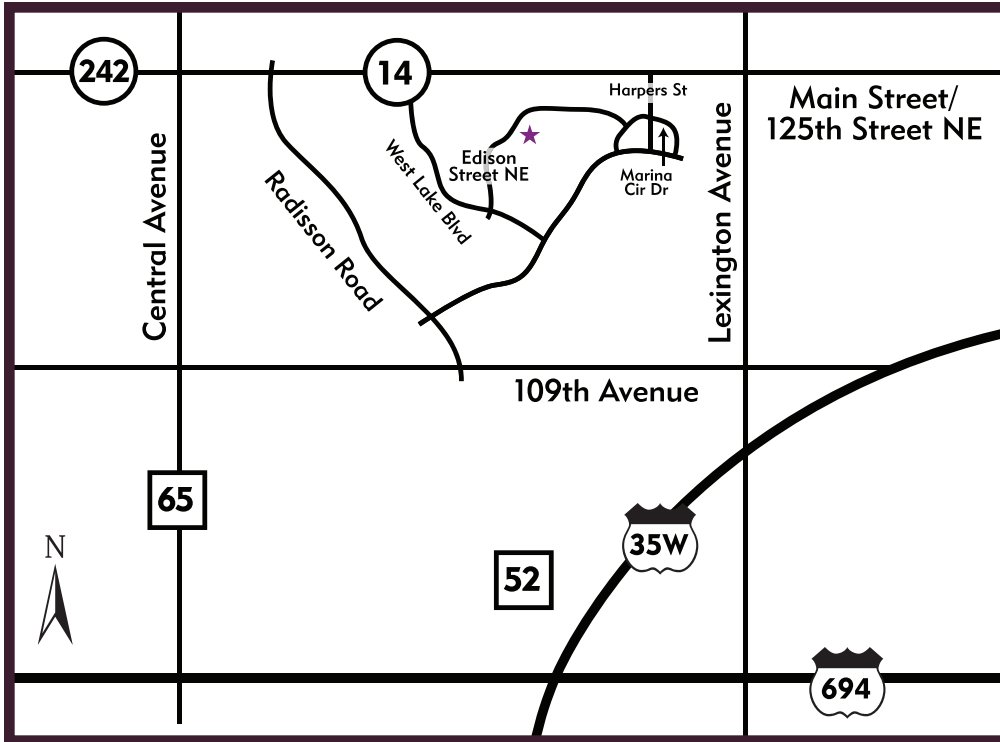

The Lakes

The Lakes
Blaine, MN 55449

Easton Homes
12350 Zumbrota Cir #A
763-331-0499

Models Open
Thurs-Mon 12-6
Closed Tues & Wed

EASTON HOMES

I-35W to Radisson Rd (exit 32), right at end of exit ramp, north on Radisson Rd to Lakes Parkway, east to West Lake Boulevard, left to Edison Street, right to Alamo Circle, right to model home.

OR FROM THE WEST: Hwy 610 east to Central Avenue (Hwy 65), north to Radisson Road, south to Lakes Parkway, east to West Lake Boulevard, left to Edison Street, right to Alamo Circle, right to model home.