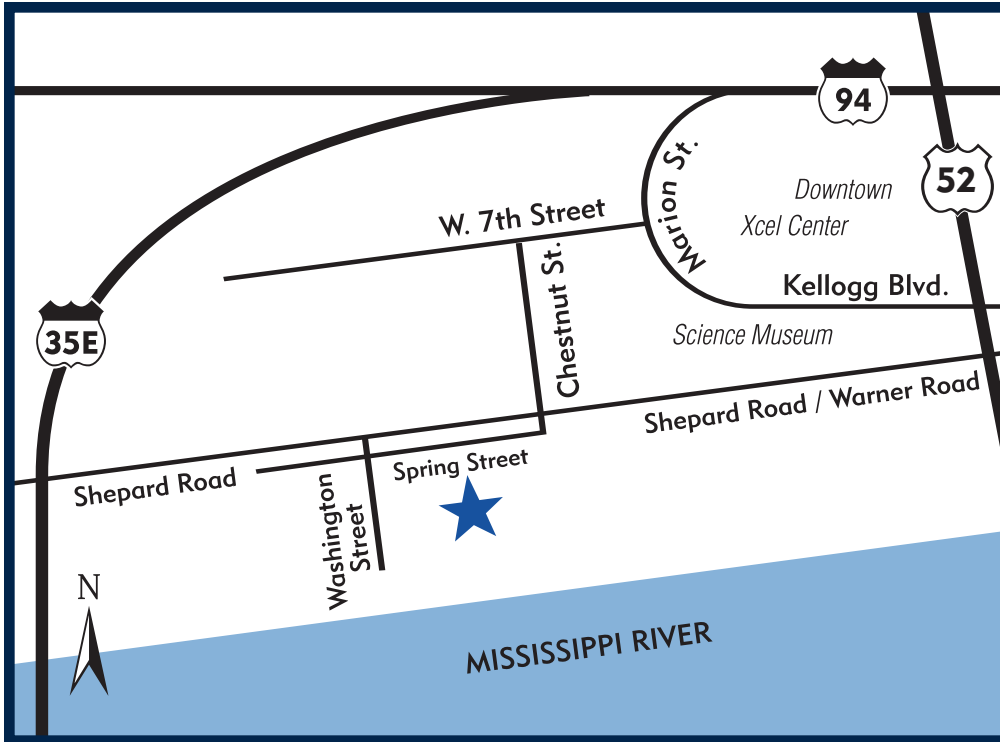

# 256 Spring Street at Upper Landing

256 Spring Street  
St. Paul, MN 55102

**Condominiums**  
256 Spring Street #414  
**651-665-0290**

**Models Open Daily**  
Mon-Thur 12-6pm  
Fri-Sun 12-5pm

## FROM THE EAST, WEST OR NORTH

I-94 to Marion Street, south on Marion which turns into Kellogg Boulevard, continue on Kellogg Blvd to West 7th Street, west on West 7th Street one block to Chestnut Street, south on Chestnut Street to Shepard Road, west on Shepard Road to Washington Street (first stop light), south on Washington Street to Spring Street, east on Spring Street to 256 Spring Street.

## FROM THE SOUTH

I-35E to Shepard Road exit, east to Washington Street, south to Spring Street, east to 256 Spring Street.