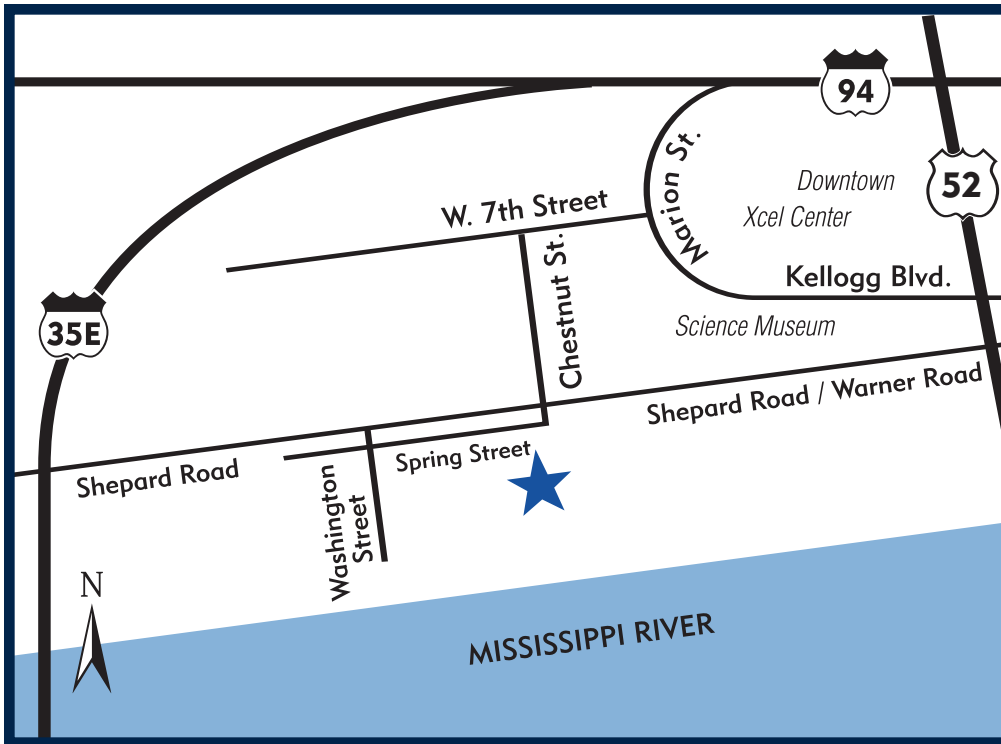

Mississippi Flats

Mississippi Flats
St. Paul, MN 55102

Condominiums
240 Spring Street #418
651-288-5090

Models Open Daily
Mon-Thur 12-6pm
Fri-Sun 12-5pm

FROM THE EAST, WEST OR NORTH

I-94 to Marion Street, south on Marion which turns into Kellogg Blvd, continue on Kellogg Blvd to W. 7th Street, take a right on W. 7th Street, left on Chestnut Street, right on Eagle Pkwy, straight across Shepard Rd to models on right.

FROM THE SOUTH

I-35E to Shepard Road exit, east to Washington Street, south to Spring Street, east to 240 Spring Street.