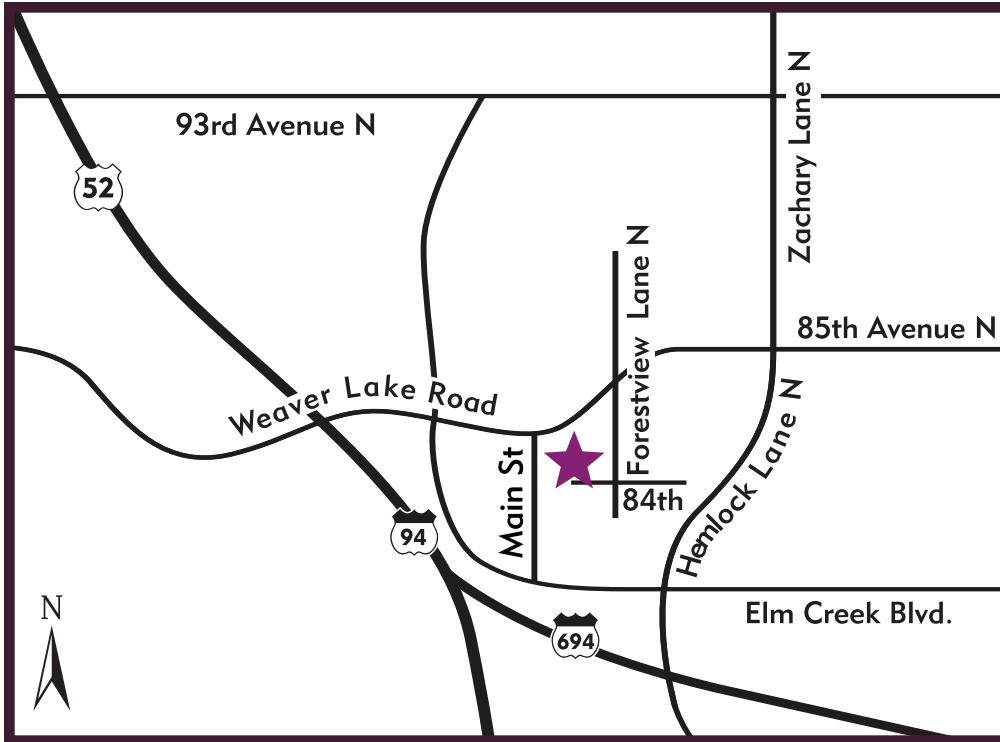

HighGrove

HighGrove
Maple Grove, MN 55369

**Assoc. Maintained
Single Family Homes**
11615 - 84th Place N
763-391-7342

Vantage Homes
11688 - 84th Avenue N
763-315-6676

Models Open
Thurs-Mon 12-6
Closed Tues & Wed

ASSOC. MAINTAINED SINGLE FAMILY HOMES

I-94 to Weaver Lake Road, east to Forestview Lane N, south to 84th Place N, left to model home.

Or I-694 to Hemlock Lane N, north to 85th Ave N (Weaver Lake Rd), west to Forestview Lane N, south to 84th Place N, left to model home.

VANTAGE HOMES

I-94 to Weaver Lake Road, east to Forestview Lane N, south to 84th Ave N, right to model home.

Or I-694 to Hemlock Lane N, north to 85th Ave N (Weaver Lake Road), west to Forestview Lane N, south to 84th Ave N, right to model home.