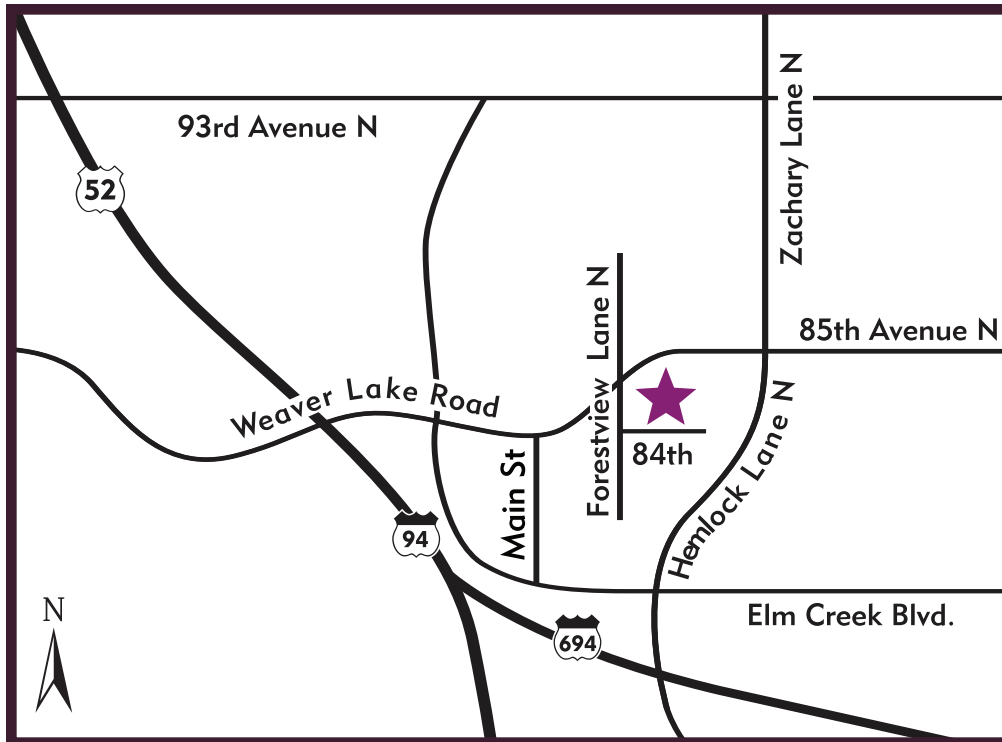

HighGrove

HighGrove
Maple Grove, MN 55445

**Assoc. Maintained
Single Family Homes**
11618 - 84th Place N
763-391-7342

Vantage Homes
11618 - 84th Place N
763-391-7342

Models Open Daily
Mon-Thur 12-6pm
Fri-Sun 12-5pm

ASSOC. MAINTAINED SINGLE FAMILY HOMES

I-94 to Weaver Lake Road; east to Forestview Lane N, south to 84th Avenue N, left to model home.

Or I-694 to Hemlock Lane N; north to 85th Ave N (Weaver Lake Rd); west to Forestview Lane N, south to 84th Ave N, left to model home.

VANTAGE HOMES

I-94 to Weaver Lake Road; east to Forestview Lane N, south to 84th Avenue N, left to model home.

Or I-694 to Hemlock Lane N; north to 85th Ave N (Weaver Lake Rd); west to Forestview Lane N, south to 84th Ave N, left to model home.