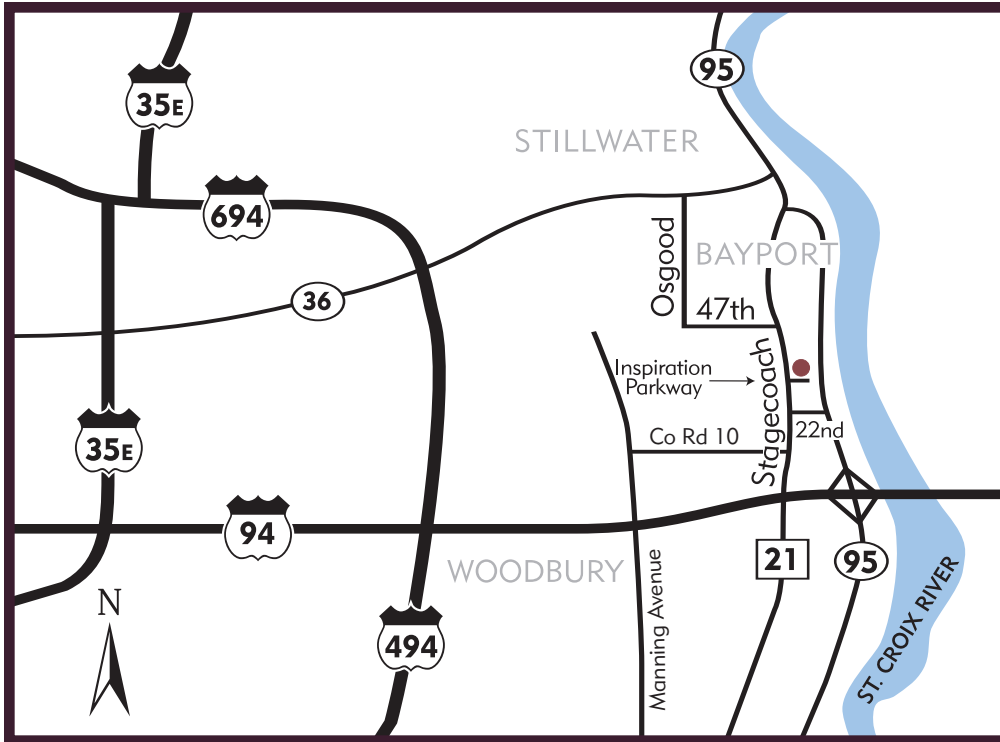

Inspiration

Inspiration
Bayport, MN 55003

Single Family Homes
1201 Pioneer Trail
651-275-2631

Models Open
Thurs-Mon 12-6
Closed Tues & Wed

SINGLE FAMILY HOMES

I-94 to Manning Avenue N, north to Co. Rd. 10, east to Stagecoach Trail, north to Inspiration Pkwy, right to Primrose Path, left to Pioneer Trail, right to Periwinkle Place, left to model home.

Or MN-36 to Osgood Avenue (County Road 24), south to 47th Street N (Co. Road 14), left at 47th Street N to Stagecoach Trail, right at Stagecoach Trail to Inspiration Parkway, left at Inspiration Parkway to Primrose Path, left to Pioneer Trail, right to Periwinkle Place, left to model home.