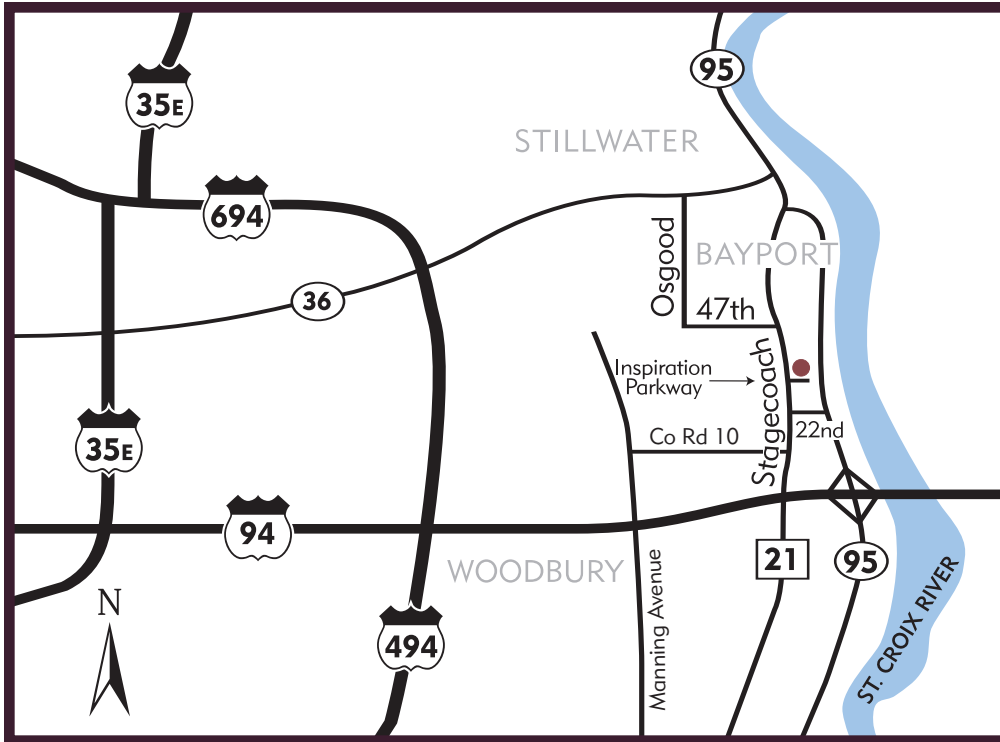

Inspiration

Inspiration

Bayport, MN 55003

Single Family Homes

317 Periwinkle Place

651-275-2631

Models Open Daily

Mon-Thur 12-6pm

Fri-Sun 12-5pm

SINGLE FAMILY HOMES

I-94 to Manning Avenue N, north to Co. Rd. 10, east to Stagecoach Trail, north to Inspiration Pkwy, right to Primrose Path, left to Pioneer Trail, right to model home.

Or MN-36 to Osgood Avenue (County Road 24), south to 47th Street N (County Road 14), left at 47th Street N to Stagecoach Trail, right at Stagecoach Trail to Inspiration Parkway, left at Inspiration Parkway to Primrose Path, left to Pioneer Trail, right to model home.