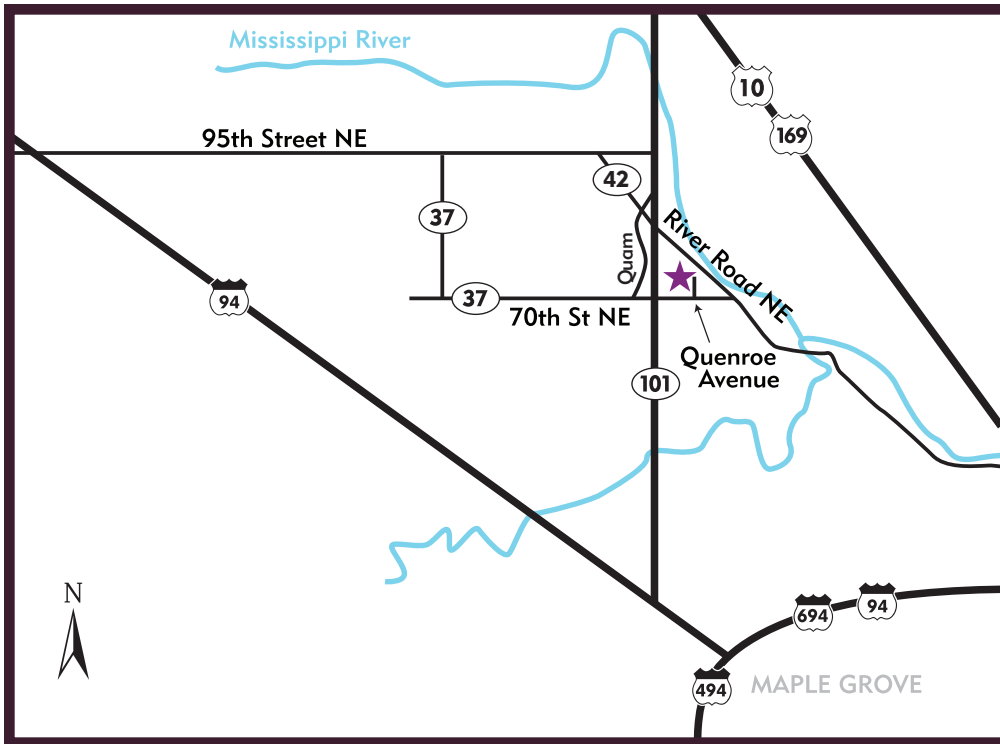

Wildflower Meadows

Wildflower Meadows
Otsego, MN 55330

Single Family Homes
16648 - 72nd Court NE
763-441-8400

Legacy Homes
16648 - 72nd Court NE
763-441-8400

Models Open Daily
Mon-Thur 12-6pm
Fri-Sun 12-5pm

SINGLE FAMILY HOMES

I-94 to Highway 101, north to County Road 37, east to Quenroe Avenue NE, north to model homes.

Or Hwy 101 south to Co Rd 42 / Co Rd 37, continue straight towards Co Rd 37 on Quam Avenue, east on Co Rd 37 to Quenroe Avenue NE, north to model homes.

LEGACY HOMES

I-94 to Highway 101, north to County Road 37, east to Quenroe Avenue NE, north to model homes.

Or Hwy 101 south to Co Rd 42 / Co Rd 37, continue straight towards Co Rd 37 on Quam Avenue, east on Co Rd 37 to Quenroe Avenue NE, north to model homes.