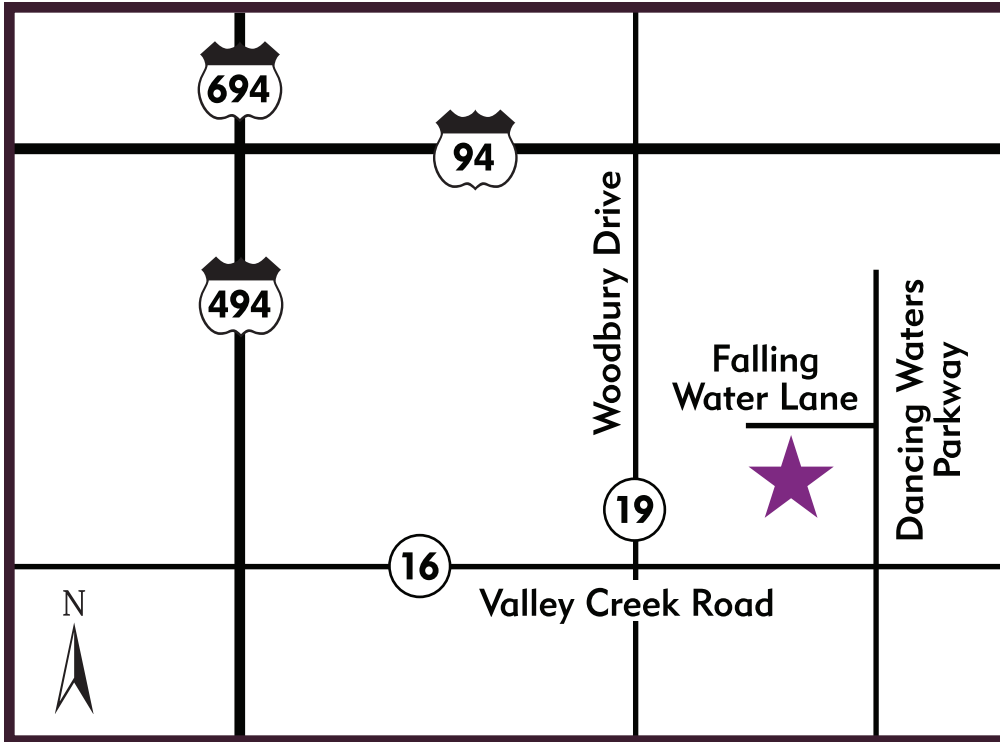

Dancing Waters

Dancing Waters
Woodbury, MN 55129

Carriage Homes
10739 Falling Water
Lane #E
651-998-1405

Models Open Daily
Mon-Thur 12-6pm
Fri-Sun 12-5pm

CARRIAGE HOMES

I-94 to Woodbury Drive (County Road 19), south to Valley Creek Road, east to Dancing Waters Parkway, left to Falling Water Lane, left to model home.