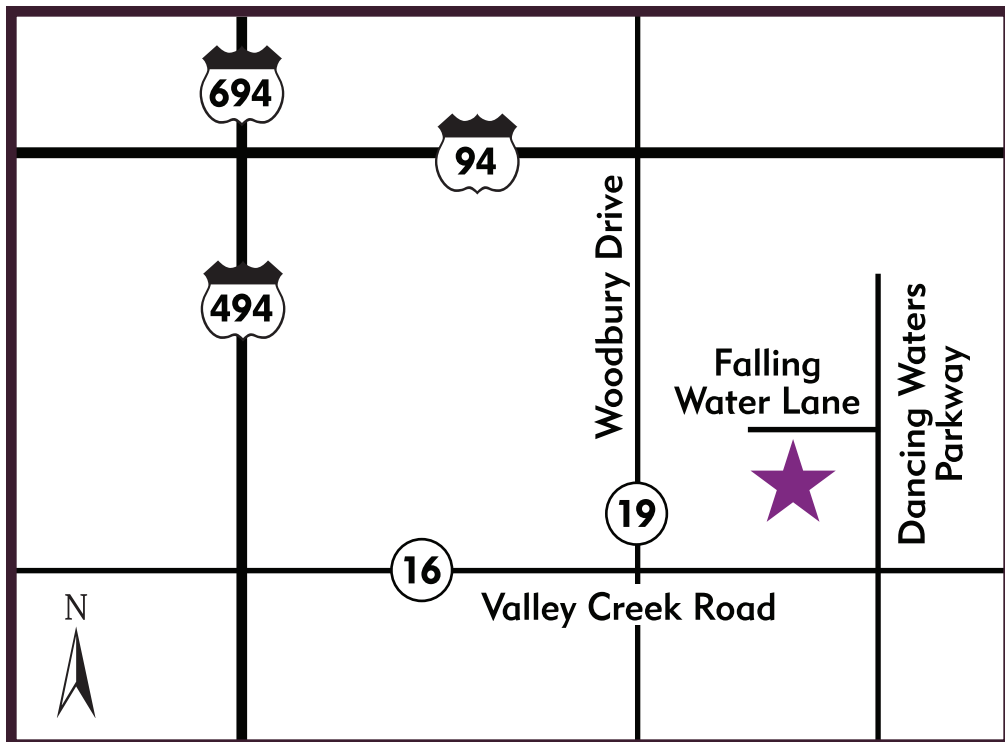

Dancing Waters

Dancing Waters
Woodbury, MN 55129

Carriage Homes
10759 Falling Water
Lane #C
651-998-1405

Models Open
Thurs-Mon 12-6
Closed Tues & Wed

CARRIAGE HOMES

I-94 to Woodbury Drive (Co. Road 19), south to Valley Creek Road, east to Dancing Waters Parkway, left to Falling Water Lane, left to model home.