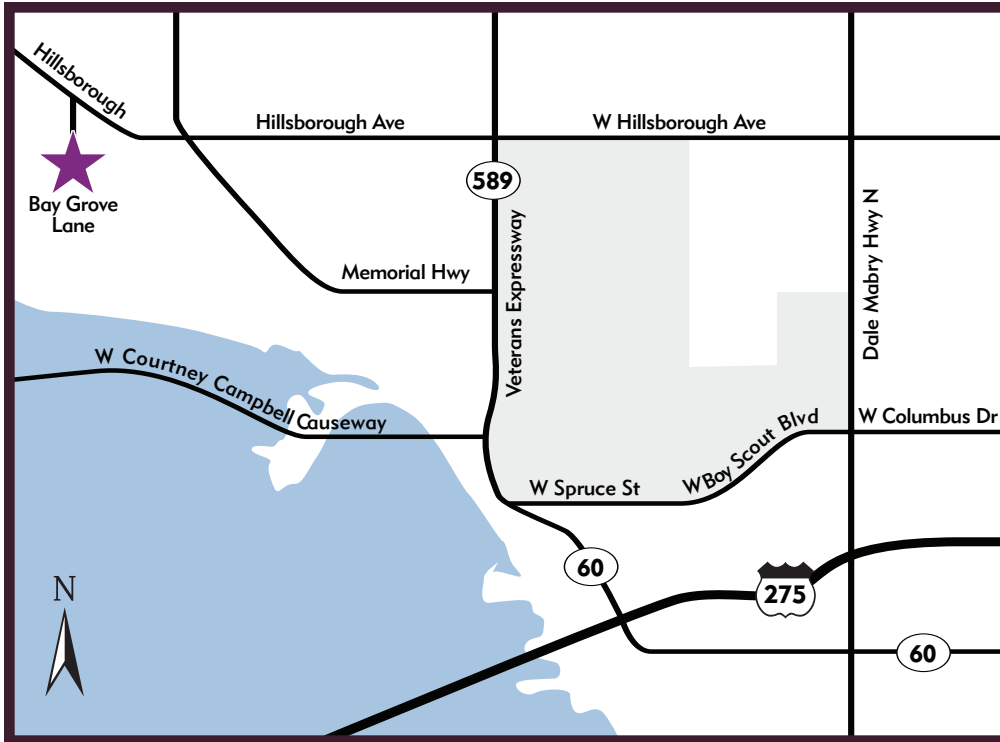

# Pelican Pointe

**Pelican Pointe  
Luxury Townhomes**  
6303 Anhinga Place  
Tampa, FL 33615  
**813-854-5754**

**Open Daily**  
Monday-Saturday 10-5  
Sunday 12-5

## LUXURY TOWNHOMES

Veterans Expressway to Hillsborough Ave (SR-580), west Bay Grove Ln located 1 mile west of Memorial Highway, left to models.

Your  
Builder for Life

**www.ROSSLUND HOMES.com**

Availability, prices, floor plans and included features are subject to change without notice. The artist rendering is an illustration only, it is approximate and subject to change. Please see Community Representative for details. Copyright infringement could result in legal prosecution under federal copyright law. ©2008 The Rottlund Co., Inc.