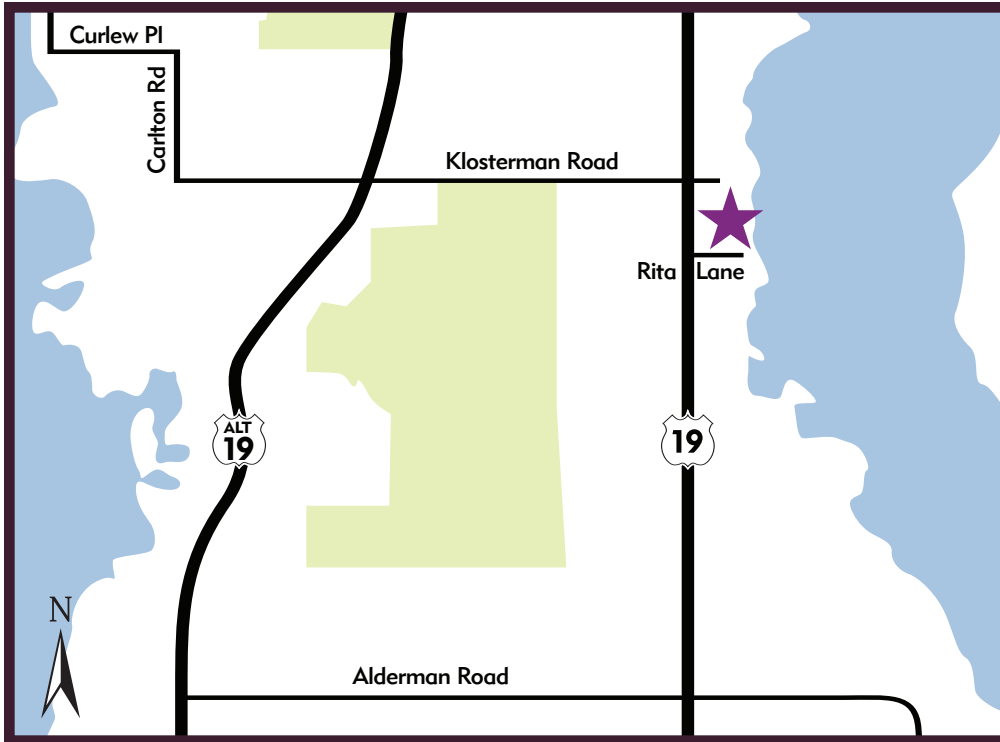

Tarpon Ridge

**Tarpon Ridge
Luxury Townhomes**
2512 Tranquility Drive
Palm Harbor, FL 34684
727-937-0439

Open Daily
Monday-Saturday 10-5
Sunday 12-5

LUXURY TOWNHOMES

North on US 19, turn right on Rita Lane just before Klosterman Road.

Or South on US 19, left on Rita Lane just after Klosterman Road.

Your
Builder for Life

www.ROTTLUND HOMES.com

Availability, prices, floor plans and included features are subject to change without notice. The artist rendering is an illustration only, it is approximate and subject to change. Please see Community Representative for details. Copyright infringement could result in legal prosecution under federal copyright law. ©2008 The Rottlund Co., Inc.