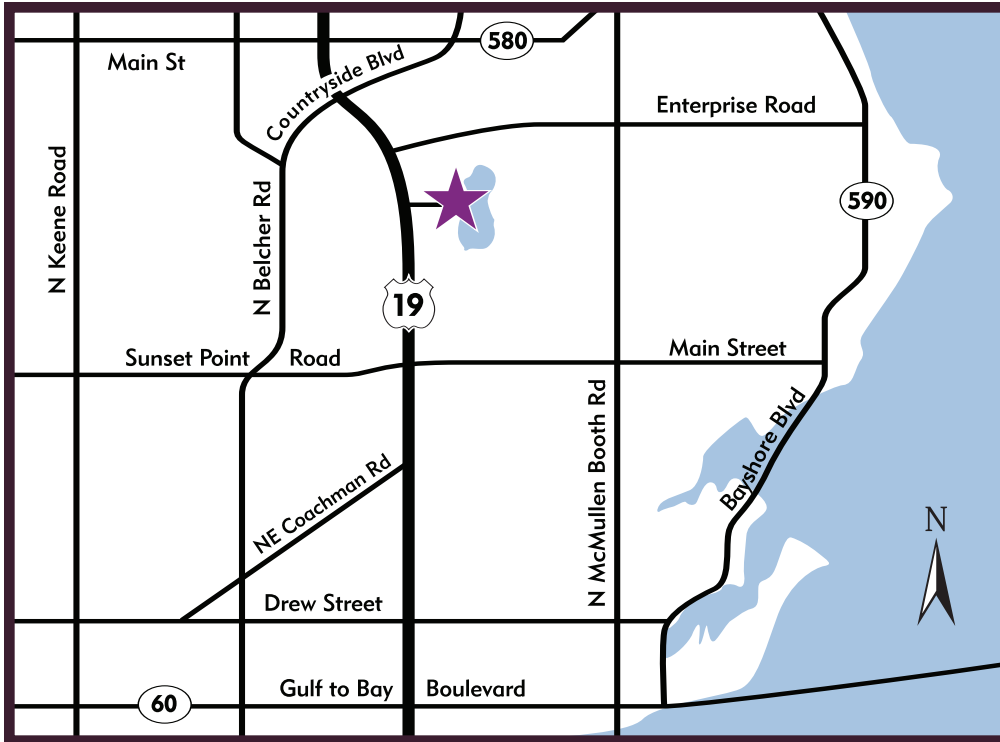

Chautauqua Lake Estates

**Chautauqua Lake
Single Family Homes**
2711 Lakebreeze Ln N
Clearwater, FL 33759
727-799-6479

Open Daily
Monday-Saturday 10-5
Sunday 12-5

Closed Thursday/ Friday