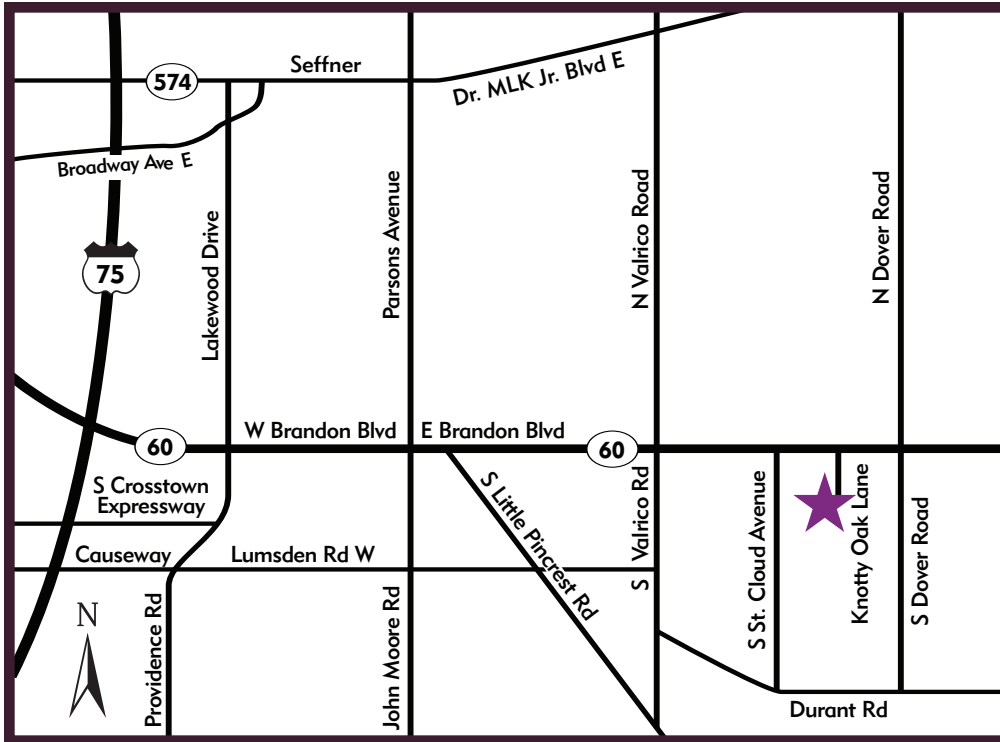

Oakwood Terrace

Oakwood Terrace Townhomes

106 Sawtooth Drive
Valrico, FL 33594

813-655-3195

Open Daily
Monday-Saturday 10-5
Sunday 12-5

TOWNHOMES

I-75 to SR 60/Brandon Boulevard W, east to Knotty Oak Lane (just past St Cloud Avenue), south (right) to models.